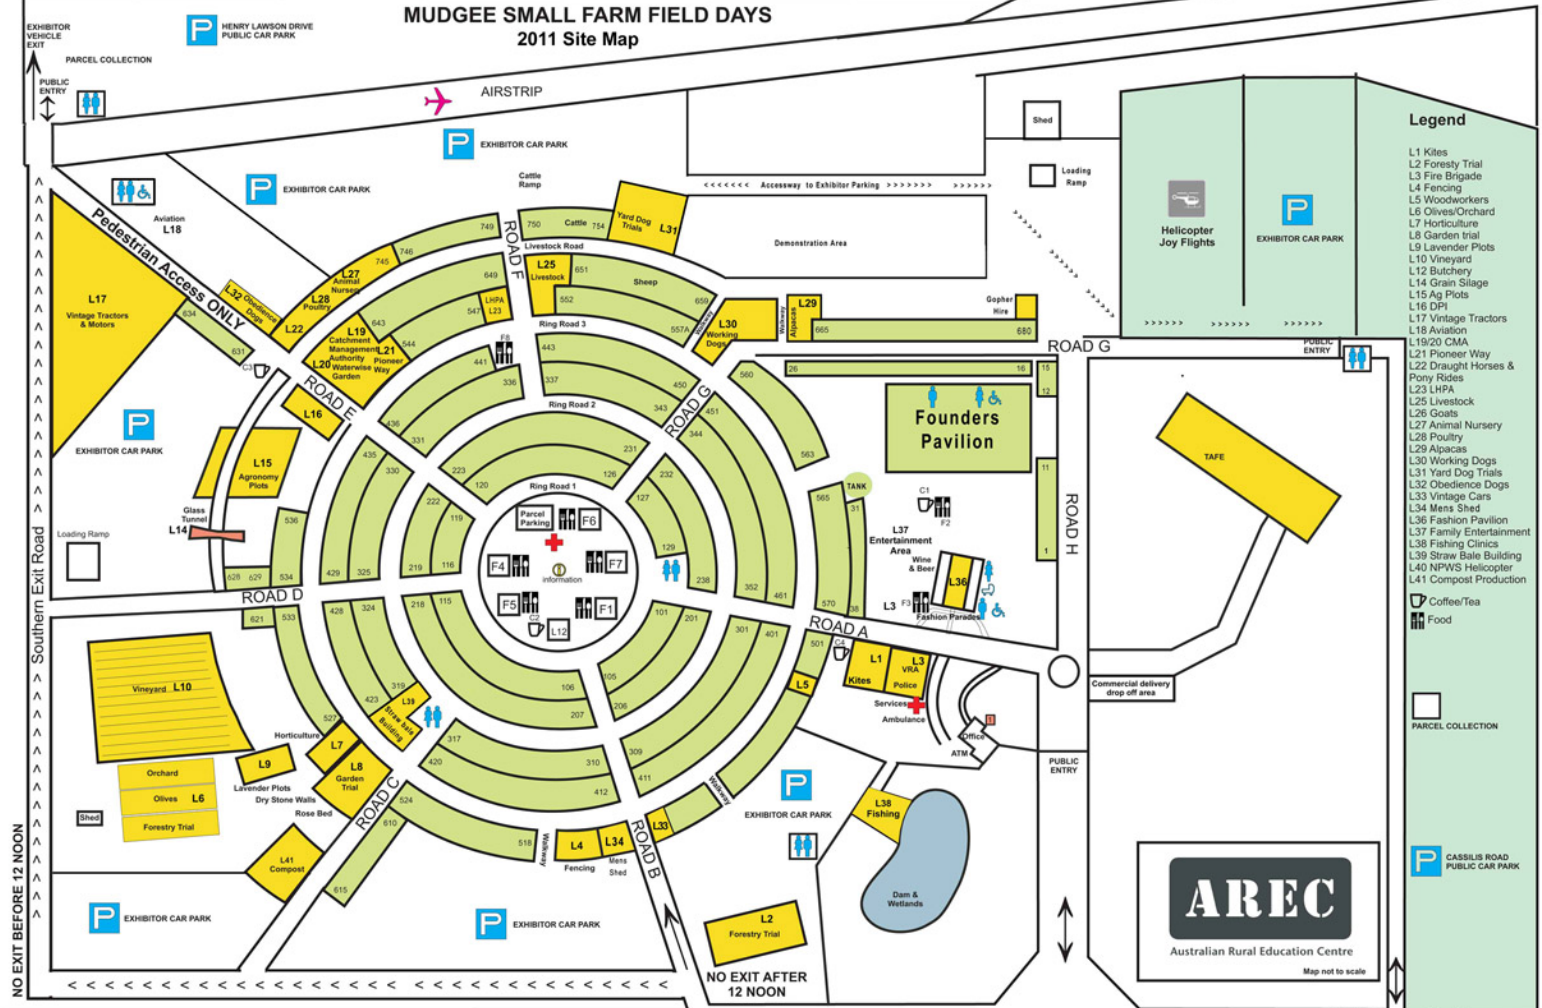

MUDGEE SMALL FARM FIELD DAYS

2011 Site Map

Legend

- Coffee/Tea
- Food
- PARCEL COLLECTION

P CASSILS ROAD PUBLIC CAR PARK

AREC
Australian Rural Education Centre

Map not to scale

NO EXIT BEFORE 12 NOON

NO EXIT AFTER 12 NOON

GATE 1 - Exhibitor Entry

GATE 2 Service Entry & Exit

GATE 3 Public & Exhibitor Entry

Mudgee

Cassilis Road

Cassilis & Ulan